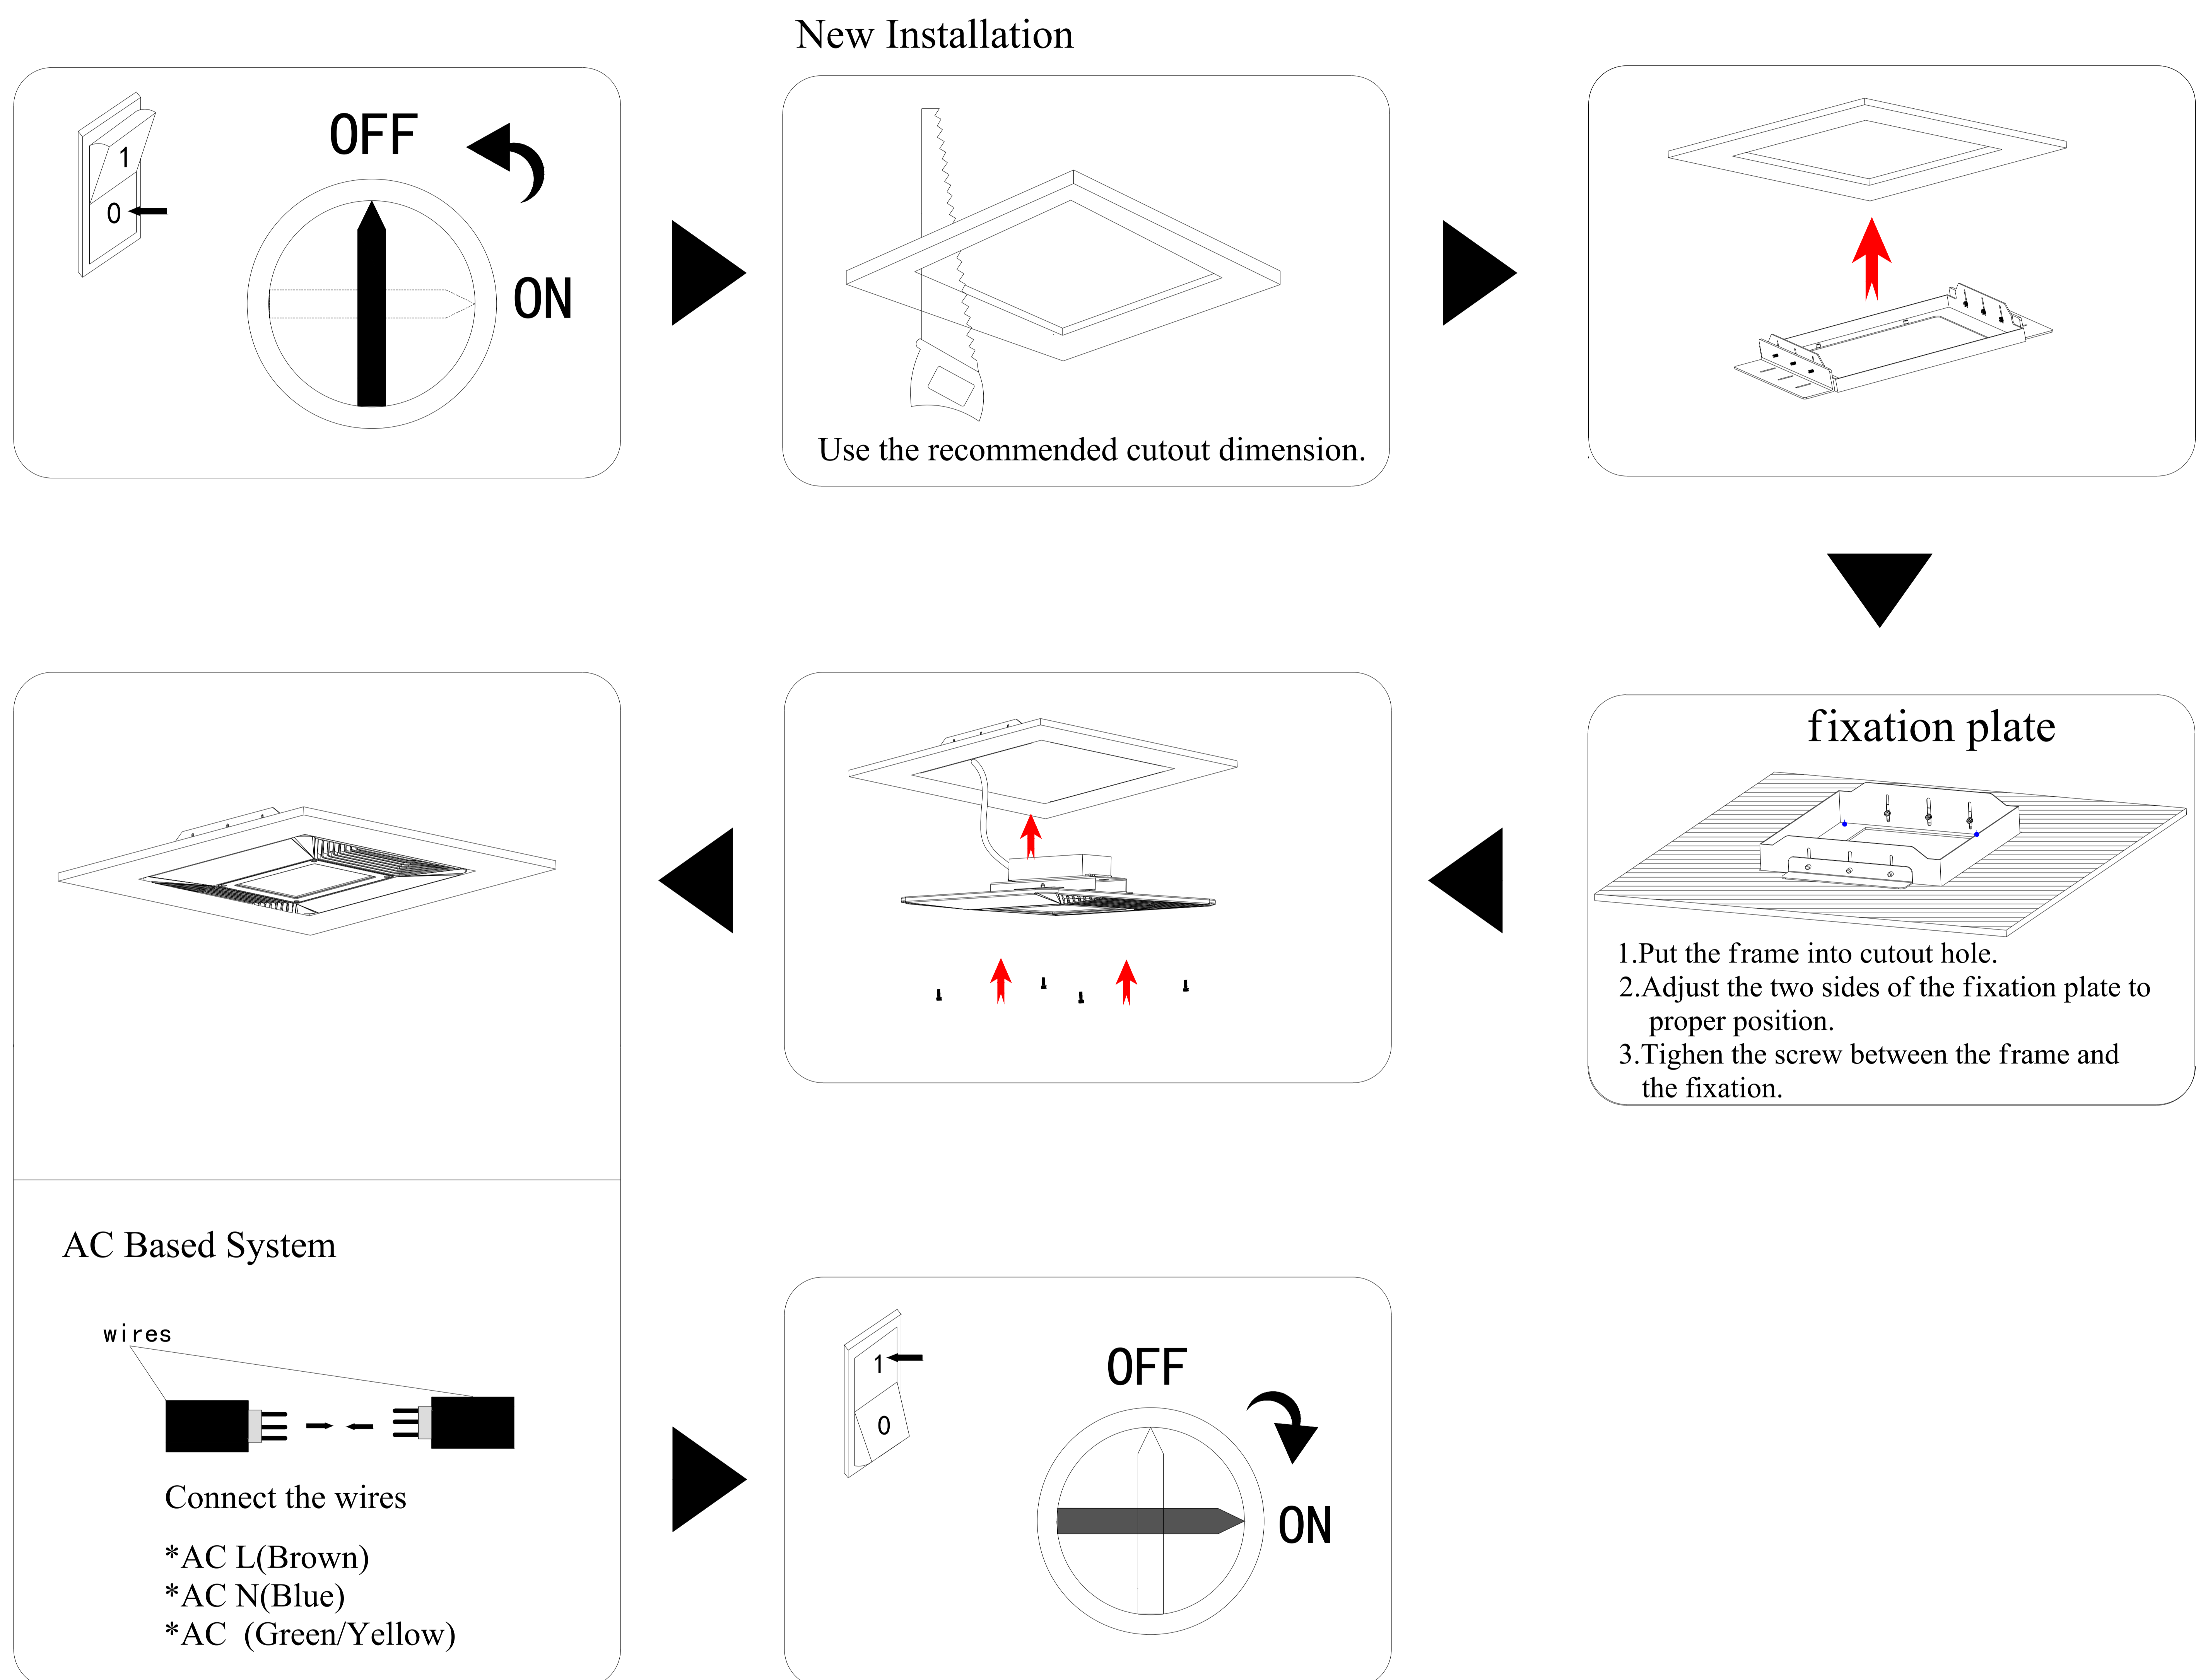

Recessed LED Gas Station Light

check whether it concerns an AC(Alternating Current)based or DC(Direct Current) based system

Recommended Hole Size:

AOK-75WiC: 450 x450mm (17.71 x17.71 inches)
AOK-110WiC: 450 x450mm (17.71 x17.71 inches)
AOK-150WiC: 450 x450mm (17.71 x17.71 inches)